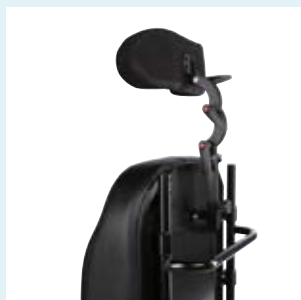

The seat frame allows tilting from -5° to 30° , while the back support can be adjusted continuously from 92° to 128° .

Ergonomic seat cushion and back support set a new standard for comfort. The elevating leg supports flexibly cater to individual needs. Additional features are adjustable head support, adjustable arm support, a pelvic belt for safety and proper positioning, and two anti-tippers for maximum safety during use. It is easy to operate, both for users and caregivers.

Tilting via gas spring from -5° to 30° is a standard feature for the Start Multi. Release with hand lever.

Adjustable Back Recline

Back recline continuously adjustable via gas spring from 92° to 128°. Easy release with hand lever.

Elevating Leg Supports

Five predefined positions of elevating leg support for symmetrical positioning. The new leg support is easy to release & adjust.

Head support

Head pads with high-resilience foam and breathable cover. Articulated mounting kit for height and depth adjustments.

Height adjustable arm support

The arm support is height-adjustable, easily adjusted by pressing the side button, and the injected foam cushion can be adjusted to different depths.

Other features:

- Abductor
- Anti-tipper
- Adjustable foot plate
- Telescopic push handles
- Wipeable seat and back cushion cover
- Adjustable center of gravity (different positions for the rear wheel)
- Adjustable caster wheel