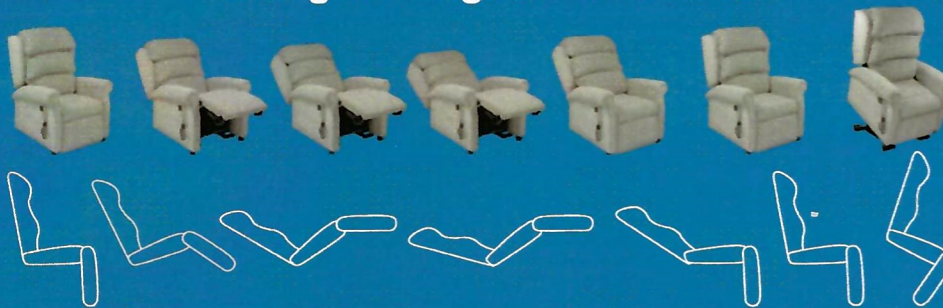

**The Legion** | Dual Motor  
Tilt-in-Space

**FAST TRACK RANGE**

**Back Styles**

2-in-1 Adjustable cushions,  
configurable to your own preference.  
Allowing for Waterfall or T-Back  
comfort.

Waterfall

T-Back

Weight Capacity	Seat Height	Seat Depth	Seat Width	Arm Height	Back Height
20 Stone	18"	20"	20"	7.5"	28"

**The Legion Range of Movements**

Dual Motor Tilt-in-Space

Our Ultimate Comfort Seating is composed of **pocket springs** and **foam**, designed to create the **softest experience**

LED button **Handset** with **USB** included with every chair

**Side Pockets** on each side and one **Loop** fitted as standard

**Swivel Castors** fitted as standard

Available in **Catania Ash** fabric. Severe Contract Use 100,000+ Rubs.

*Pure independent positioning providing a Zero Gravity seating position.*

**NB. Ultimate Comfort Seating**  
Recommended for a maximum user weight of up to 16 stone.