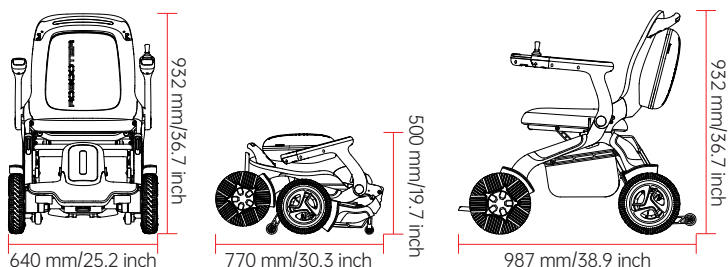

ROBOTEER

R E B O O T Y O U R L I F E

Robooter E60/E60-A

ELECTRIC WHEELCHAIR

The next generation of performance has arrived

www.roooter.com

Adjustable suspension
A smoother ride has arrived
Comfort all day

Omni-wheel designed for low noise and vibration
360 turning means no k-turns
Works great in all road conditions
including gravel, mud, grass, etc

Fast charging, long range

Ergonomic Seat and Back

○ Pearl White

● Stone Black

● Lake Green

PARAMETER

PRODUCT MODEL	E60	E60-A
Folding mode	Manual folding	Manual folding
Maximum speed	5 mph	5 mph
Maximum barrier height	2.3"	2.3"
Maximum crossing width	4"	4"
Slope climbing performance	9°	9°
Total weight	71.4 lbs.	75.4 lbs.
Backrest angle	Not adjustable	Adjustable
Battery weight	7.5 lbs.	7.5 lbs.
Specifications of front and rear wheels	10-inch front wheel, 10-inch rear wheel	10-inch front wheel, 10-inch rear wheel
Maximum load	< 330 lbs.	< 330 lbs.
Battery capacity	20 Ah/25 Ah	20 Ah/25 Ah
Overall dimension (length * width * height)	38.9"x25.2"x36.7"	41.4"x25.2"x37.6"
Folding shape dimension (length * width * height)	30.3"x25.2"x19.7"	33.7"x25.2"x20.7"
Seat wide	16.5"	16.5"
Theoretical driving distance	14.3 miles(20 Ah)、18 miles(25 Ah)	14.3 miles(20 Ah)、18 miles(25 Ah)