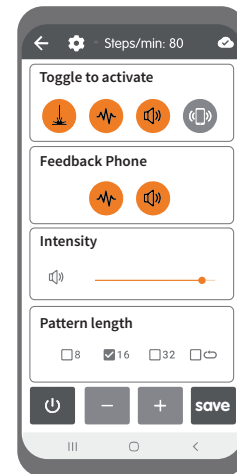

Start the pattern

The laser, vibration and sound indicate the desired walking rhythm. You choose the cues and set the tempo in the module on the rollator. By pressing the button on the handlebar, the rhythmic pattern starts.

rollz motion
rhythm

Easy to set and activate

CUES | see
feel
hear

Speed up or slow down

The pace of the cues can be lightly accelerated to stimulate the user to walk faster. Or the pace can be set slower, for smoother movements.

Two tones

Variation in pitch of the metronome prevents habituation, this way the user stays focused. These tones can also be played via the smartphone.

Smartphone app

The vibration, pitch and sound intensity can be adjusted in the corresponding app on the smartphone. Via the app, the pattern length of the cues can be set to: 8x, 16x, 32x or nonstop.