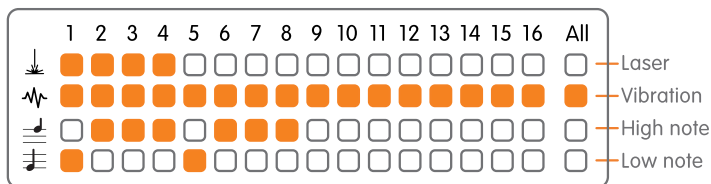

Two tones

Variation in pitch of the metronome prevents habituation, this way the user stays focused. These tones can also be played via the smartphone.