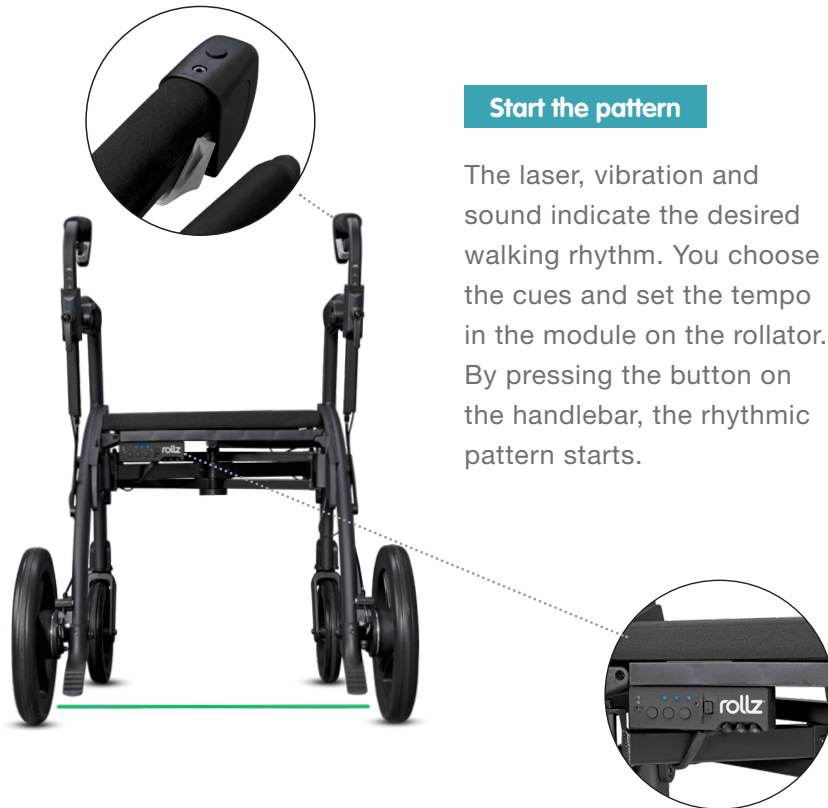

This very stable rollator encourage the start of a rhythmic gait pattern with the help of three cues: laser, sound, vibration.

See the Rollz Motion Rhythm in action:

Regain your walking pace with Rollz Motion Rhythm

This versatile rollator can be used by physiotherapists and other professionals supporting patients rehabilitating from neurological or mobility-impacting injuries.

Three Cues

This Parkinson rollator gives multiple stimuli to step out of a freeze: a laser line on the ground, vibration in the handlebars and a metronome with two different sound tones. The three cues can be combined as desired.

Start the pattern

The laser, vibration and sound indicate the desired walking rhythm. You choose the cues and set the tempo in the module on the rollator. By pressing the button on the handlebar, the rhythmic pattern starts.