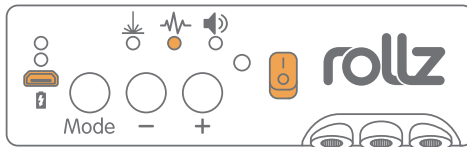

Easy to set and activate

CUES | see
feel
hear

Speed up or slow down

The pace of the cues can be lightly accelerated to stimulate the user to walk faster. Or the pace can be set slower, for smoother movements.