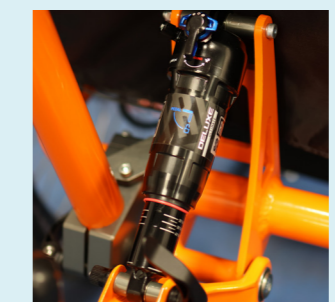

Quick Release Wheels

- Quick release wheels can be easily removed for transporting
- 26" deep-tread puncture-resistant tyres
- Tannus inserts as standard to minimise risk of punctures

Shock Absorber

- Adjustable based on the weight of the wheelchair rider for a smoother ride over bumps