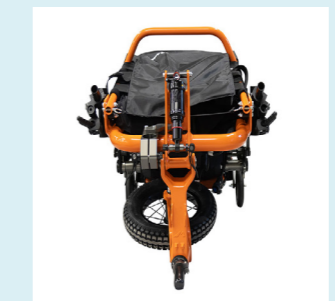

Battery Pack

- Lithium-ion battery as standard, optional spare Ni-MH battery
- Small and compact, range of up to 30km
- Carry handles make removing for charging or transporting easy
- Pull out and swap over on the go. No tools required

Quick Release Wheels

- Quick release wheels can be easily removed for transporting
- 26" deep-tread puncture-resistant tyres
- Tannus inserts as standard to minimise risk of punctures

Shock Absorber

- Adjustable based on the weight of the wheelchair rider for a smoother ride over bumps