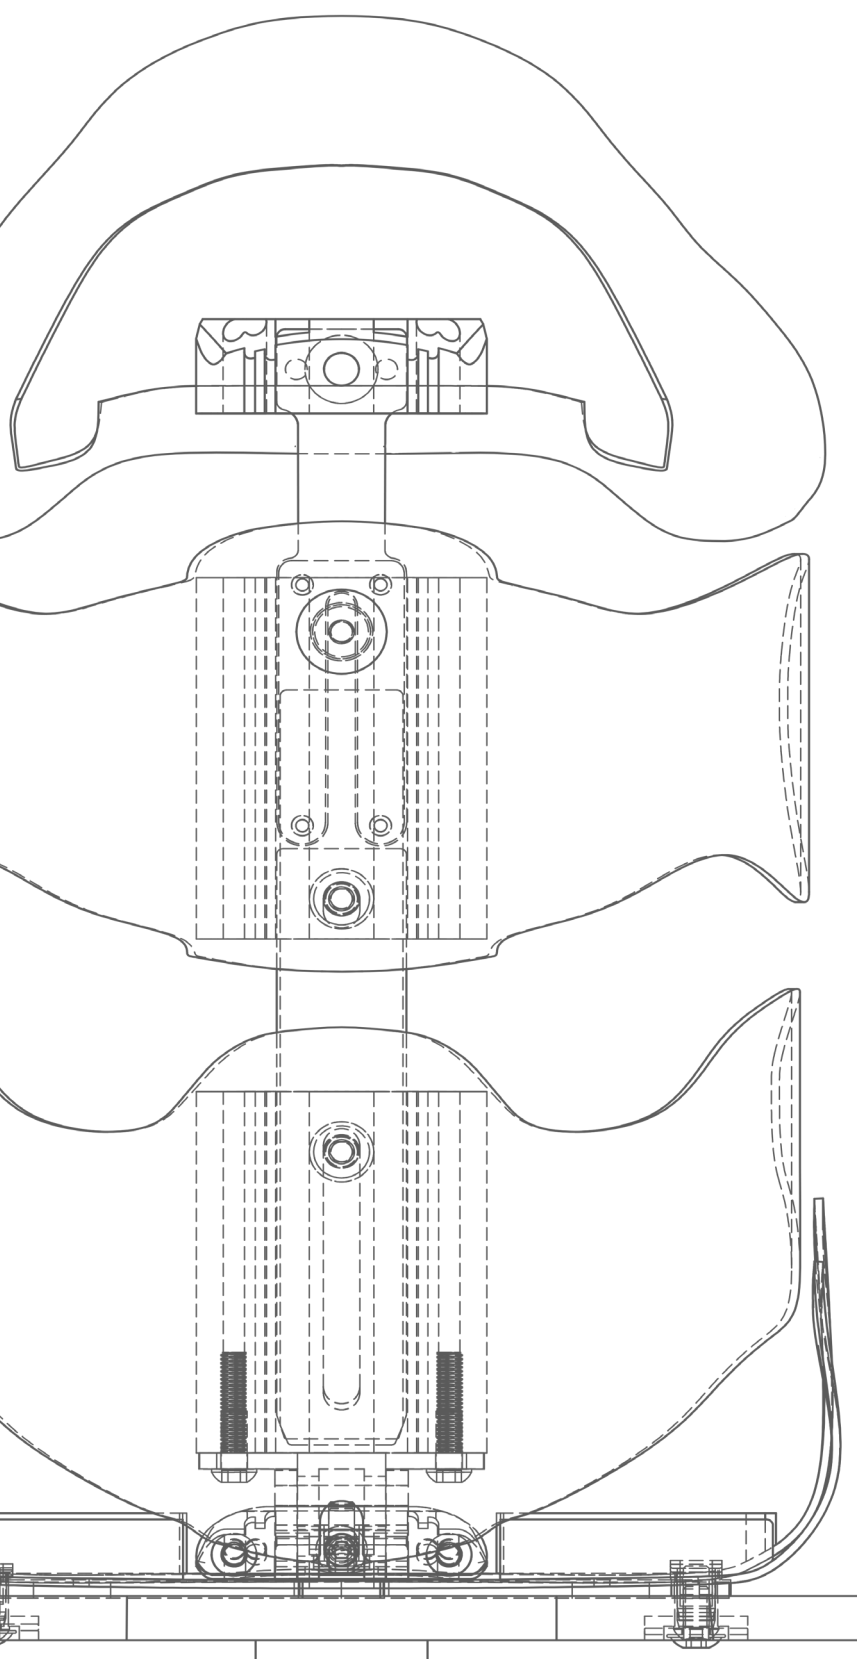

Questions?
Info?
Help?

Visit our website:
www.tartadesign.it
or contact us at:
info@tartadesign.it

Tarta Design srl

Via Cottonificio, 56
33037 Pasian di Prato
Udine - Italy
T +39 0432 722 533
F +39 0432 542 920

www.tartadesign.it
info@tartadesign.it