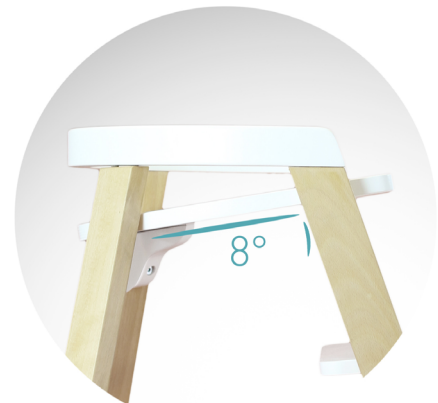

Wooden high chair

Features:

- 1 adjustable footrest in height
- 2 height from the ground base: 55cm
- 3 inclined base of 8°

1

2

3

Height adjustable highchair

Features:

- ① height adjustable
seat height from 42 to 67 cm
- ② tilting base from 8° to 22°
- ③ equipped with wheels
- ④ foldable
- ⑤ removable table
- ⑥ adjustable footrest in height

Stroller

Features:

- ① aluminum ultra light frame
- ② foldable frame
- ③ tilting: 3 positions
- ④ facing parent mode
- ⑤ adjustable footrest in height

Table seat

Features:

- ① light to carry
- ② safe and fast application

Ground base

Features:

- ① easy to carry
- ② useful to position the baby correctly on the floor

Aeronautic aluminum mouldable

ideal to follow the requirements over time.