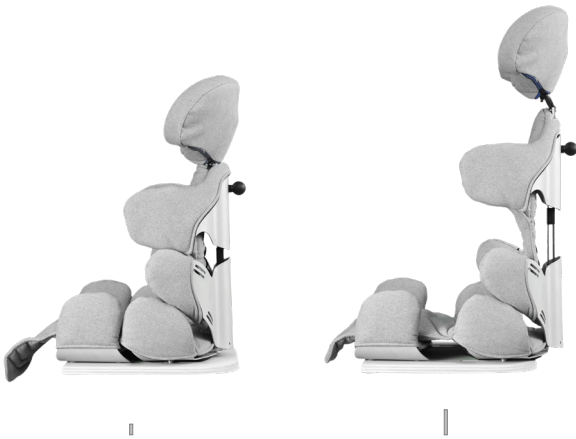

Washable at 40°

Adjustable

Tarta kid has been thought to be regulated by parents. Very easy adjustments allow the immediate product management for everyone.

Comfort

The foam and the microfiber fabric give the pads a unique feeling of pleasantness and softness.

Height and depth

- | "Closed" cm 19
- | "Open" cm 26

Height: the values are measured by the level of the seat to the underarm measurement.

Inclination

Inclination degrees: -5° +30°

The backrest can be tilted by tightening or loosening the screw between the seat and the backrest.

- ① height adjustable
seat height from 42 to 67 cm
- ② tilting base from 8° to 22°
- ③ equipped with wheels
- ④ foldable
- ⑤ removable table
- ⑥ adjustable footrest in height

Stroller

Features:

- ① aluminum ultra light frame
- ② foldable frame
- ③ tilting: 3 positions
- ④ facing parent mode
- ⑤ adjustable footrest in height

Table seat

Features:

- ① light to carry
- ② safe and fast application

Ground base

Features:

- ① easy to carry
- ② useful to position the baby correctly on the floor

Aeronautic aluminum mouldable

ideal to follow the requirements over time.