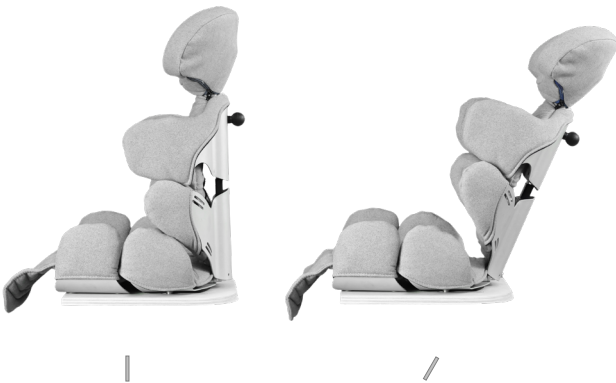

Washable at 40°

Adjustable

Tarta kid has been thought to be regulated by parents. Very easy adjustments allow the immediate product management for everyone.

Comfort

The foam and the microfiber fabric give the pads a unique feeling of pleasantness and softness.

Height and depth

- | "Closed" cm 19
- | "Open" cm 26

Height: the values are measured by the level of the seat to the underarm measurement.

Inclination

Inclination degrees: -5° +30°

The backrest can be tilted by tightening or loosening the screw between the seat and the backrest.

- ① height adjustable
seat height from 42 to 67 cm
- ② tilting base from 8° to 22°
- ③ equipped with wheels
- ④ foldable
- ⑤ removable table
- ⑥ adjustable footrest in height

Stroller

Features:

- ① aluminum ultra light frame
- ② foldable frame
- ③ tilting: 3 positions
- ④ facing parent mode
- ⑤ adjustable footrest in height

Table seat

Features:

- ① light to carry
- ② safe and fast application

Ground base

Features:

- ① easy to carry
- ② useful to position the baby correctly on the floor

Aeronautic aluminum mouldable

ideal to follow the requirements over time.