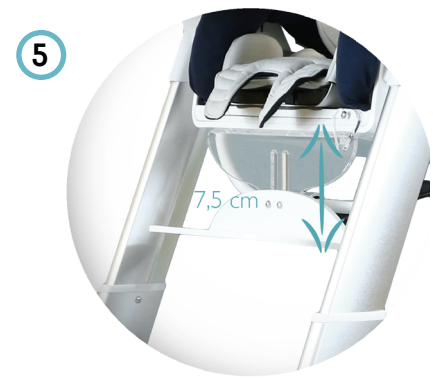

Wooden high chair

Features:

- 1 adjustable footrest in height
- 2 height from the ground base: 55cm
- 3 inclined base of 8°

1

2

3

Height adjustable highchair

Features:

- ① height adjustable
seat height from 42 to 67 cm
- ② tilting base from 8° to 22°
- ③ equipped with wheels
- ④ foldable
- ⑤ removable table
- ⑥ adjustable footrest in height

Stroller

Features:

- ① aluminum ultra light frame
- ② foldable frame
- ③ tilting: 3 positions
- ④ facing parent mode
- ⑤ adjustable footrest in height

Table seat

Features:

- ① light to carry
- ② safe and fast application

Ground base

Features:

- ① easy to carry
- ② useful to position the baby correctly on the floor

Aeronautic aluminum mouldable

ideal to follow the requirements over time.