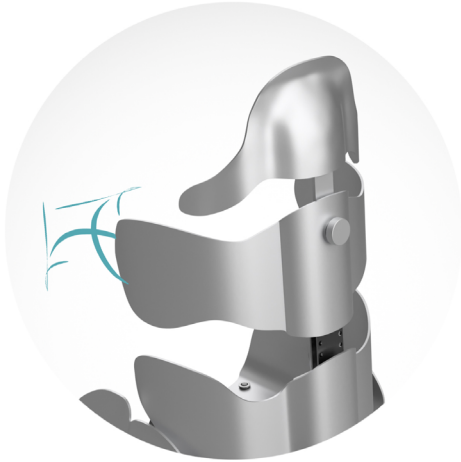

- ① height adjustable
seat height from 42 to 67 cm
- ② tilting base from 8° to 22°
- ③ equipped with wheels
- ④ foldable
- ⑤ removable table
- ⑥ adjustable footrest in height

Stroller

Features:

- ① aluminum ultra light frame
- ② foldable frame
- ③ tilting: 3 positions
- ④ facing parent mode
- ⑤ adjustable footrest in height

Table seat

Features:

- ① light to carry
- ② safe and fast application

Ground base

Features:

- ① easy to carry
- ② useful to position the baby correctly on the floor

Aeronautic aluminum mouldable

ideal to follow the requirements over time.