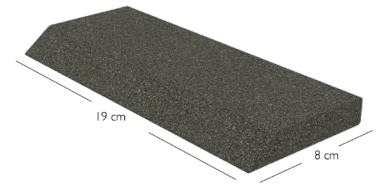

Accessories

Seat wedge