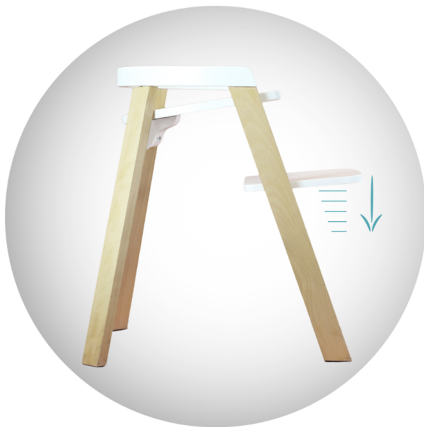

Chest support

Abductor

5 point harness

Lumbar wedge

Seat wedge

Flexibility block system

Footrest rise cushion

Seat rise cushion

Wooden high chair

Features:

- 1 adjustable footrest in height
- 2 height from the ground base: 55cm
- 3 inclined base of 8°

1

2

3

Height adjustable highchair

Features:

- ① height adjustable
seat height from 42 to 67 cm
- ② tilting base from 8° to 22°
- ③ equipped with wheels
- ④ foldable
- ⑤ removable table
- ⑥ adjustable footrest in height

Stroller

Features:

- ① aluminum ultra light frame
- ② foldable frame
- ③ tilting: 3 positions
- ④ facing parent mode
- ⑤ adjustable footrest in height

Table seat

Features:

- ① light to carry
- ② safe and fast application

Ground base

Features:

- ① easy to carry
- ② useful to position the baby correctly on the floor

Aeronautic aluminum mouldable

ideal to follow the requirements over time.