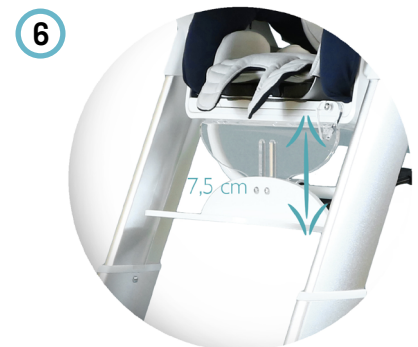

Height and depth

- | "Closed" cm 19
- | "Open" cm 26

Height: the values are measured by the level of the seat to the underarm measurement.

Inclination

Inclination degrees: -5° +30°

The backrest can be tilted by tightening or loosening the screw between the seat and the backrest.

Wooden high chair

Features:

- 1 adjustable footrest in height
- 2 height from the ground base: 55cm
- 3 inclined base of 8°

1

2

3

Height adjustable highchair

Features:

- ① height adjustable
seat height from 42 to 67 cm
- ② tilting base from 8° to 22°
- ③ equipped with wheels
- ④ foldable
- ⑤ removable table
- ⑥ adjustable footrest in height

Stroller

Features:

- ① aluminum ultra light frame
- ② foldable frame
- ③ tilting: 3 positions
- ④ facing parent mode
- ⑤ adjustable footrest in height

Table seat

Features:

- ① light to carry
- ② safe and fast application

Ground base

Features:

- ① easy to carry
- ② useful to position the baby correctly on the floor

Aeronautic aluminum mouldable

ideal to follow the requirements over time.