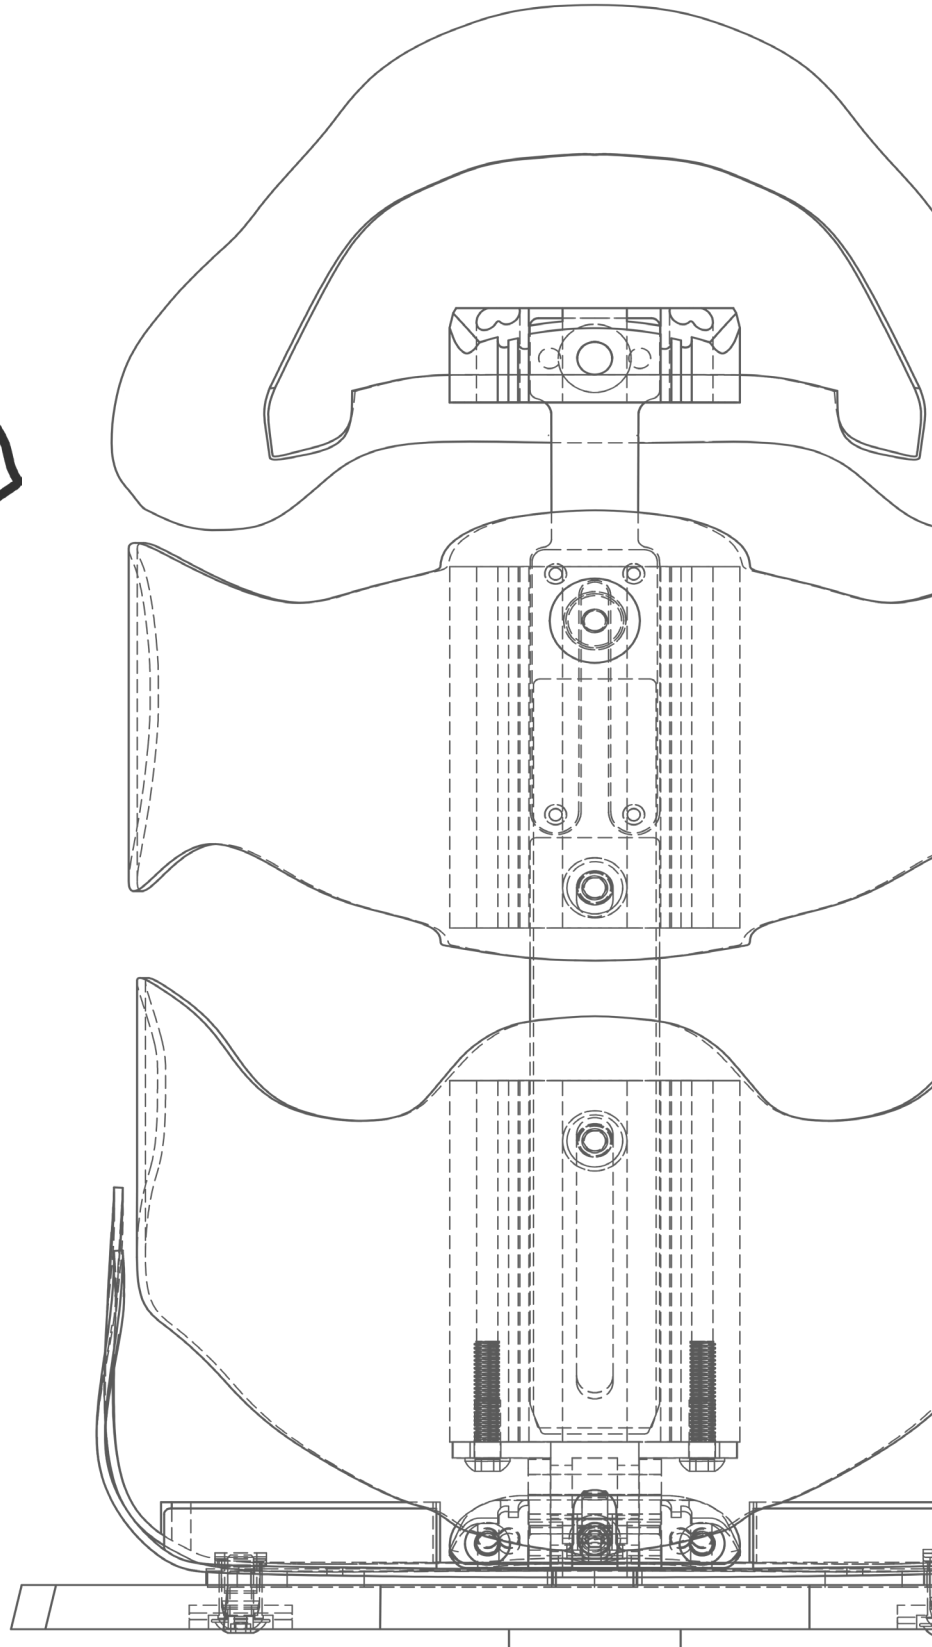

Tarta Kid

rev. 06- 08.03.19

Technical *sheet*

English

Visit our website
www.tartadesign.it
and discover our
products.