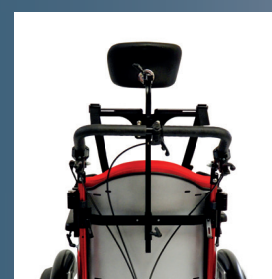

Tilty Vario Tilttable wheelchair adolescents and adults

Tilty Vario

Tilttable wheelchair for
adolescents and adults
Active, tilttable and growable

Unique people, unique solutions.

Tilty Vario

Active, tiltable, growable

German aid index N° 18.99.02.1013

seat width
28-44 cm
(+2 cm)

back height
30-50 cm
(+5 cm)

seat depth
30-44 cm
(+4 cm)

weight capacity
100 kg

wheel sizes
22" and 24"

tilting angle
from **0° to +25°**

Overview

- Tilttable wheelchair for adolescents and adults
- Back adjustable in angle (80° – 120°) and completely stowable
- Highly stable rigid frame with 10 cm abduction; also suitable for Pörnbacher therapy methods
- Smooth handling with minimized effort
- Suitable as a seat for transport in a vehicle according to ISO 7176-19

www.sorgrollstuhltechnik.de

Equipment examples

All equipment options are on the order form of the Tilty Vario

holder to attach
abduction wedge

truss pads

arm pads adjustable in
height and angle

undivided foot rest