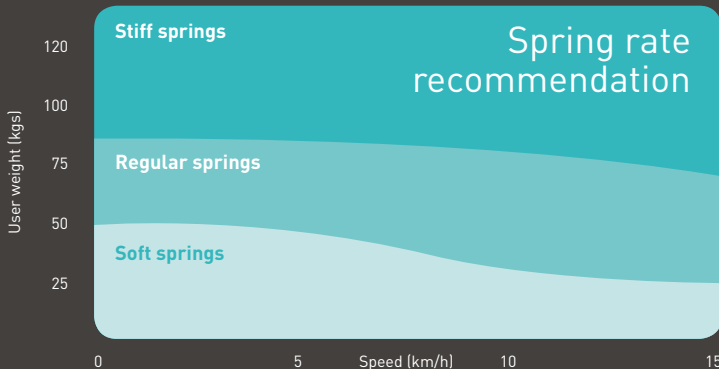

Loopwheels Urban is available in 3 spring strengths – **Soft springs**, **Regular springs** and **Stiff springs**. Use the chart above to estimate the most usual higher speed on the wheels and the fully-loaded weight of the chair.

Jelly Products Ltd

Unit 202 Boughton Industrial Estate North,
Newark, Nottinghamshire NG22 9LD
T: +44 (0) 1623 860909
E: info@loopwheels.com
W: loopwheels.com

To learn how Loopwheels can make the difference, visit loopwheels.com