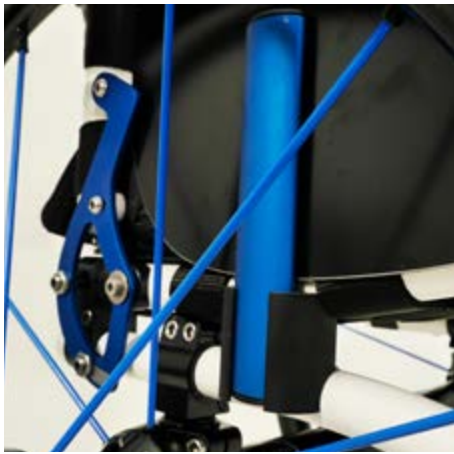

### » WING BACK ILSA

A specially designed, patent pending, multi-adjustable back rest system for individual modification of the sitting position

to "spice up" your front forks, sideguard poles, back brackets and footrest tubes